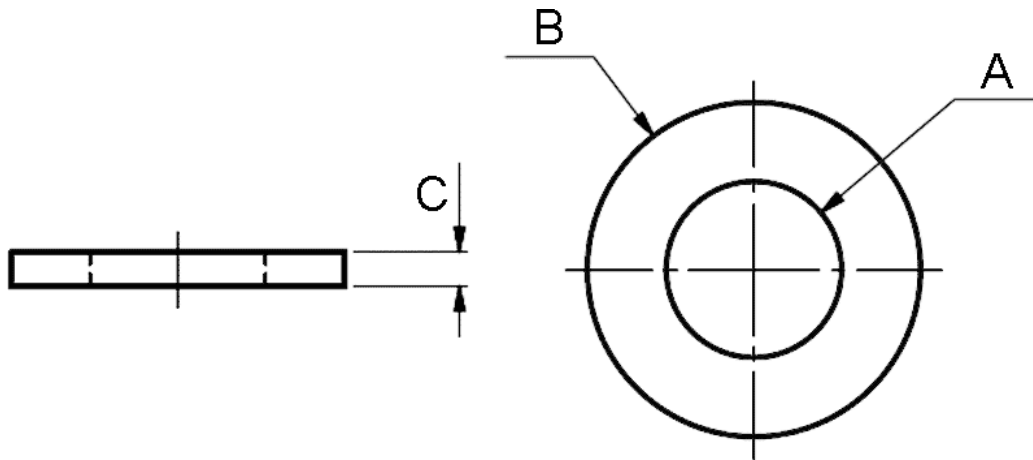

# Washers 10,7/23,2/1,0

Article Number: 300000022

## Technical Data

Attribute	Value
RoHS	RoHS compliant
Colour	black
Country of origin	Germany
Customs tariff number	39269097
Material	PA 6.6
Previous part number	0011101599
Weight	0,388 g
External diameter	23,2 mm
Height	1 mm
Internal diameter	10,7 mm
Shape	round
Version	standard

## Drawing and Dimension Table

Attribute	Value
A	10,7 mm
B	23,2 mm
C	1,0 mm

Scan the QR code to discover more items in this category.

For personalized advice, feel free to contact us at [sales@emico.com](mailto:sales@emico.com) or by phone at +49 9621 67545-0.