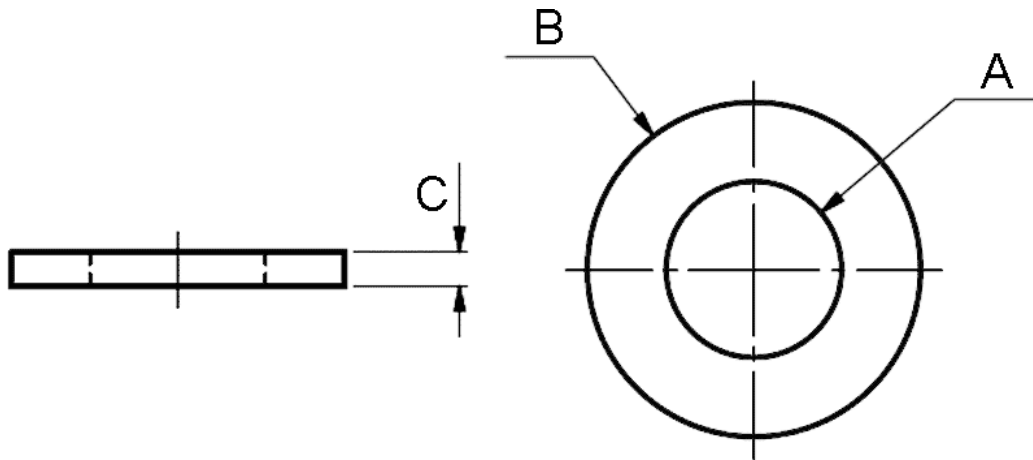

# Washers 5,2/20,0/3,0

Article Number: 300000009

## Technical Data

Attribute	Value
RoHS	RoHS compliant
Colour	black
Country of origin	Germany
Customs tariff number	39269097
Material	PA 6.6
Previous part number	0010503599
Weight	1,297 g
External diameter	20,0 mm
Height	3 mm
Internal diameter	5,2 mm
Shape	round
Version	standard

## Drawing and Dimension Table

Attribute	Value
A	5,2 mm
B	20,0 mm
C	3,0 mm

Scan the QR code to discover more items in this category.

For personalized advice, feel free to contact us at [sales@emico.com](mailto:sales@emico.com) or by phone at +49 9621 67545-0.